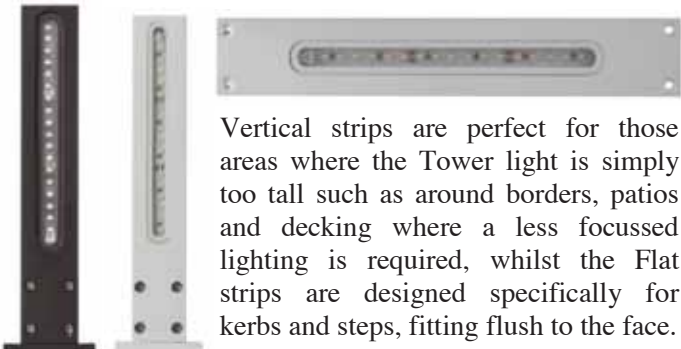

Vertical strips are perfect for those areas where the Tower light is simply too tall such as around borders, patios and decking where a less focussed lighting is required, whilst the Flat strips are designed specifically for kerbs and steps, fitting flush to the face.