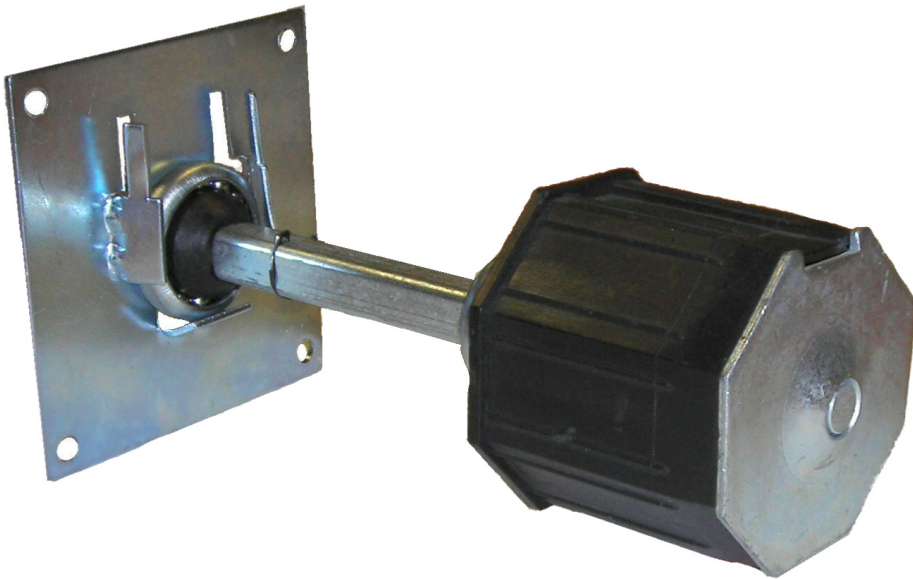

## **OCTAGONAL IDLER**

### **OCTAGONAL IDLER**

**TO SUIT 60 & 70mm TUBE  
COMPLETE WITH BEARING AND  
BRACKET**

**NT5001 - 60mm**

**NT5002 - 70mm**

Walverdene Works, Brook Street, Nelson, Lancs BB9 9PU,

Tel: 01282 615239, Fax: 01282 698509